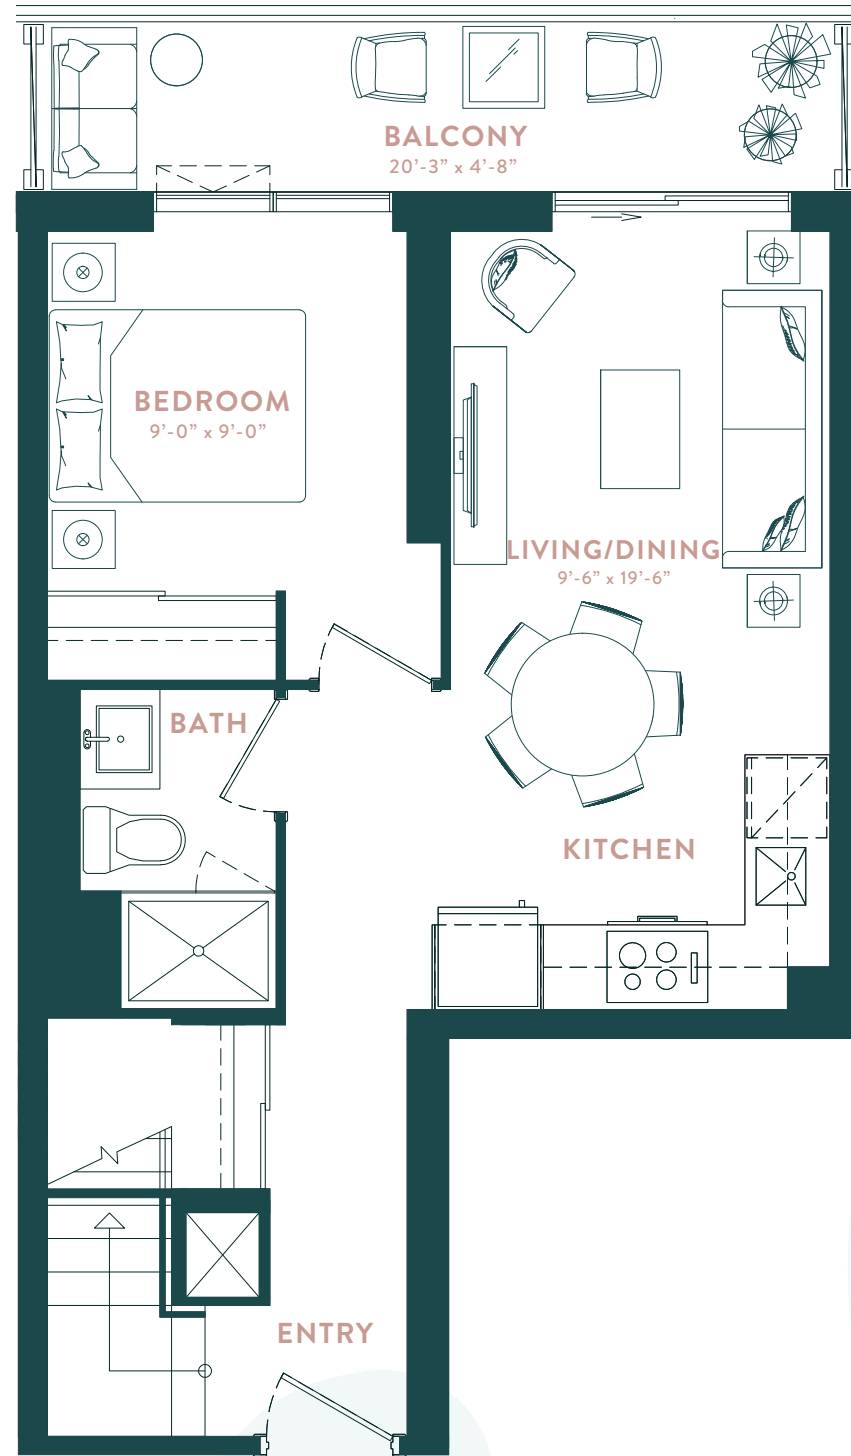

Grandview (PH-E)

PENTHOUSE SUITE: PH04
INTERIOR: 1,134 SQ. FT.
OUTDOOR: 95 SQ.FT.
TOTAL: 1,229 SQ.FT

BROCCOLINI

Floor plans are intended to give a general indication of the proposed layout only. All images and dimensions are not intended to form part of any agreement. Dimensions and layouts are not exact, actual useable room sizes may vary. Actual useable floor space may vary from stated floor area. Furniture and fixture representations are for illustration purposes only and do not reflect electrical plans for the suite. Suites are sold unfurnished. Features, finishes, sizes and specifications are subject to change without notice. *Unit sizes and balcony / terrace sizes vary based on floor and suite location. E. & O.E.

LOWER LEVEL

UPPER LEVEL