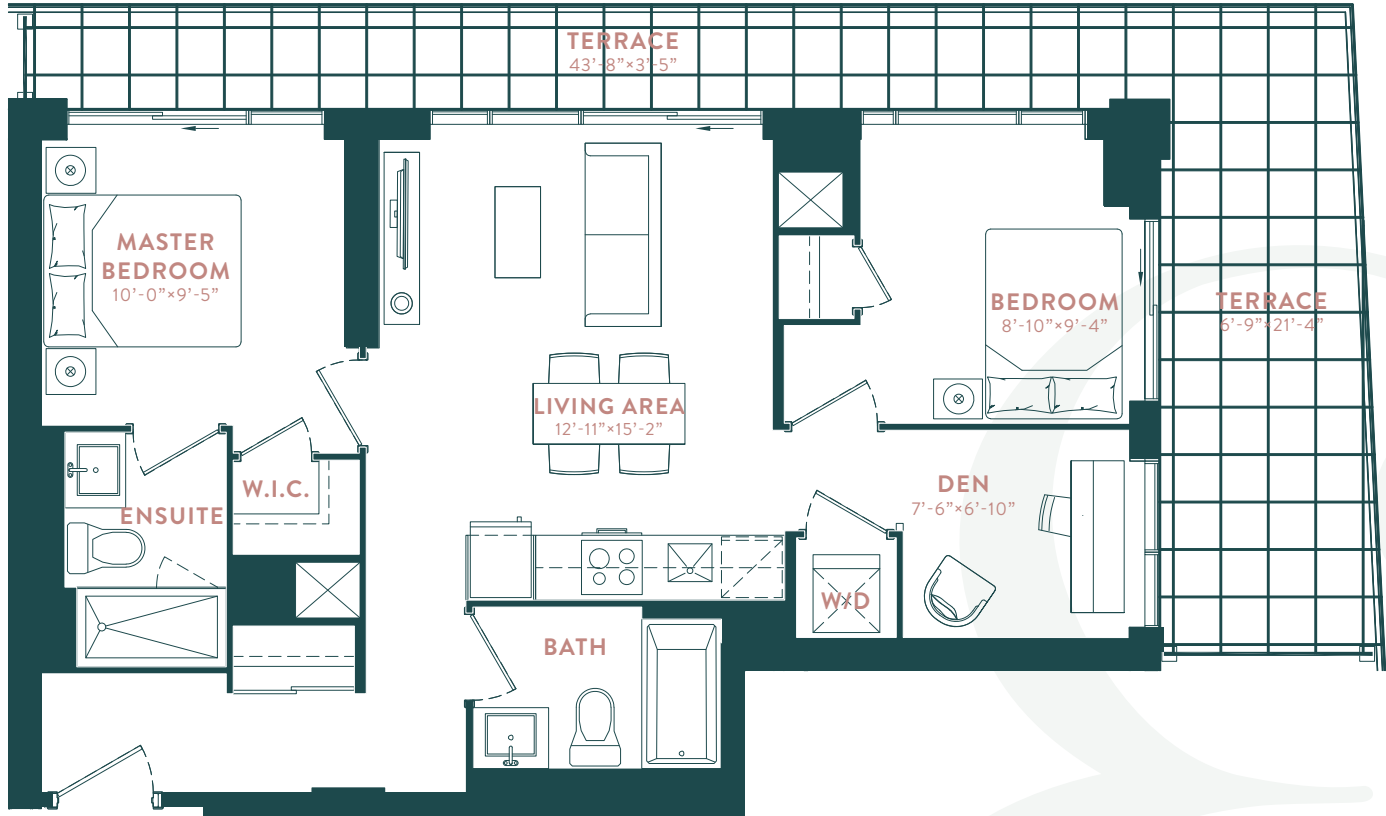

SIMPSON (2D+D-TERRACE)

2 BEDROOM + DEN

INDOOR: 797 SQ. FT. | OUTDOOR: 275 SQ.FT. | TOTAL: 1072 SQ.FT.

6TH - 9TH FLOOR